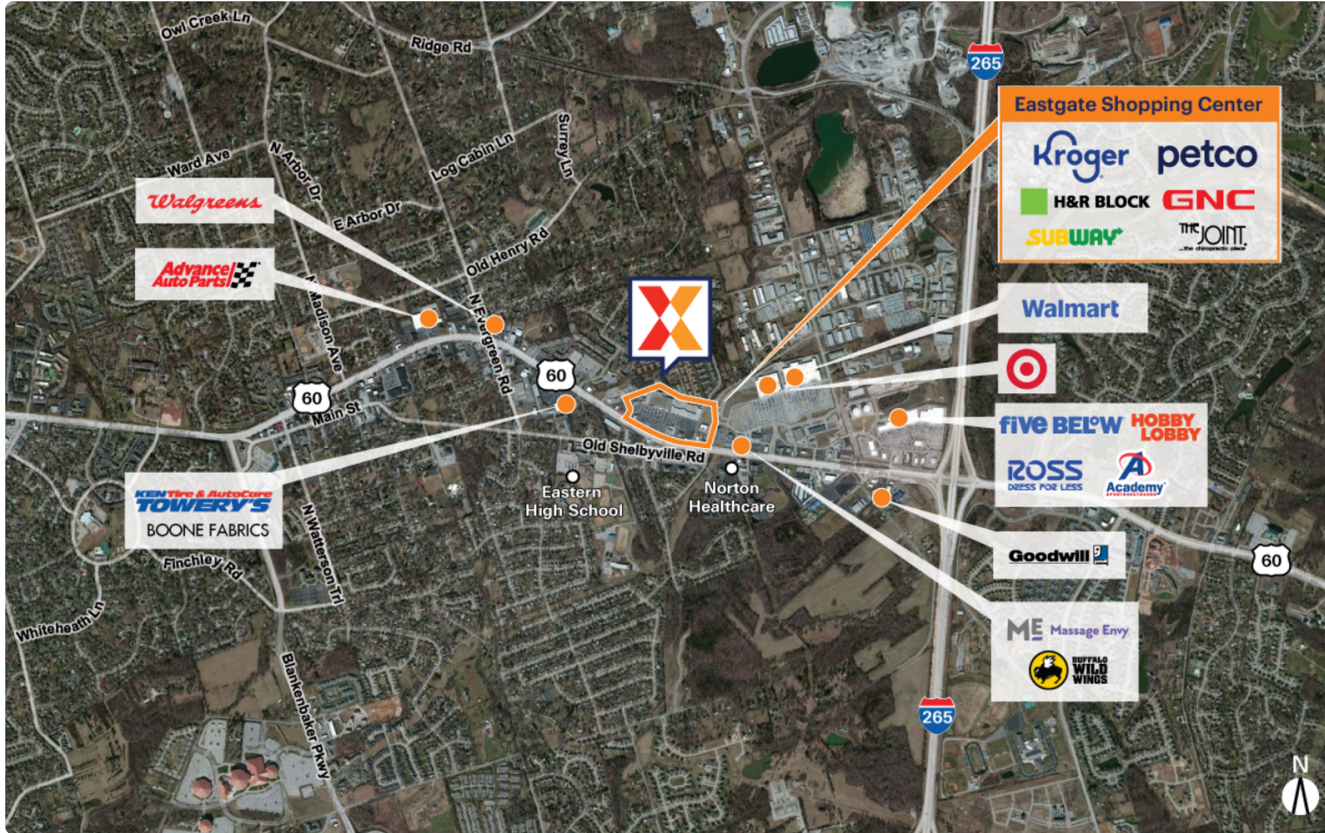

Eastgate Shopping Center

12501 Shelbyville Road | Louisville, KY 40243

38.2451, -85.5208

Jefferson County | Louisville/Jefferson County, KY-IN | 174,842 Sq Ft

Demographics	1 Mile	3 Miles	5 Miles
Population	7,617	50,380	146,440
Daytime Pop.	12,641	64,296	155,624
Households	3,315	21,358	61,547
Income	\$113,920	\$146,463	\$132,932

Source: Synergos Technologies, Inc. 2024

Ranked as the most visited neighborhood center in Louisville with 71K+ visits weekly and 3.7M+ annually (Placer.ai 2025)

Surrounded by an affluent, educated market with an average household income of \$146K+ and 57% with a college education within a 3-mile radius

Benefits from a strong daytime population of 64K+

High visibility from 34K+ vehicles daily on Shelbyville Rd and easy access to I-265 (Kalibrate 2025)

Eastgate Shopping Center

12501 Shelbyville Road | Louisville, KY 40243

1&2	Carali's Rotisserie Chicken	2,671
03	Papa Murphy's	1,200
04	The Joint	1,068
05	Oriental Palace	1,571
06A	CAV Fitness	2,819
06B	HOTWORX	2,426
07	Wingstop	1,600
08	Subway	1,520
09	Clay Oven Indian Restaurant	2,506
10-16	Kroger	100,041
18	Kroger Liquor	7,230
20	H&R Block	1,280
21	Sport Clips	1,200
23	GNC	1,600
24A	Little Mount Lavender	3,000
26	Rumble Boxing	2,700
26A	Cell Phone Repair (CPR)	1,140
27	Sun Tan City	2,800
28	Hollywood Nails	1,360
29	Sola Salon Studios	6,080
30	Petco	14,000
OP2	KORT	7,500
NAP01	7 Brew Drive Thru Coffee	0
NAP02	Taco Bell	0
NAP03	PNC Financial Services	0
NAP04	Great Flood Brewing	0
NAP05	Discount Tire Centers	0
NAP06	PPG Paints	0